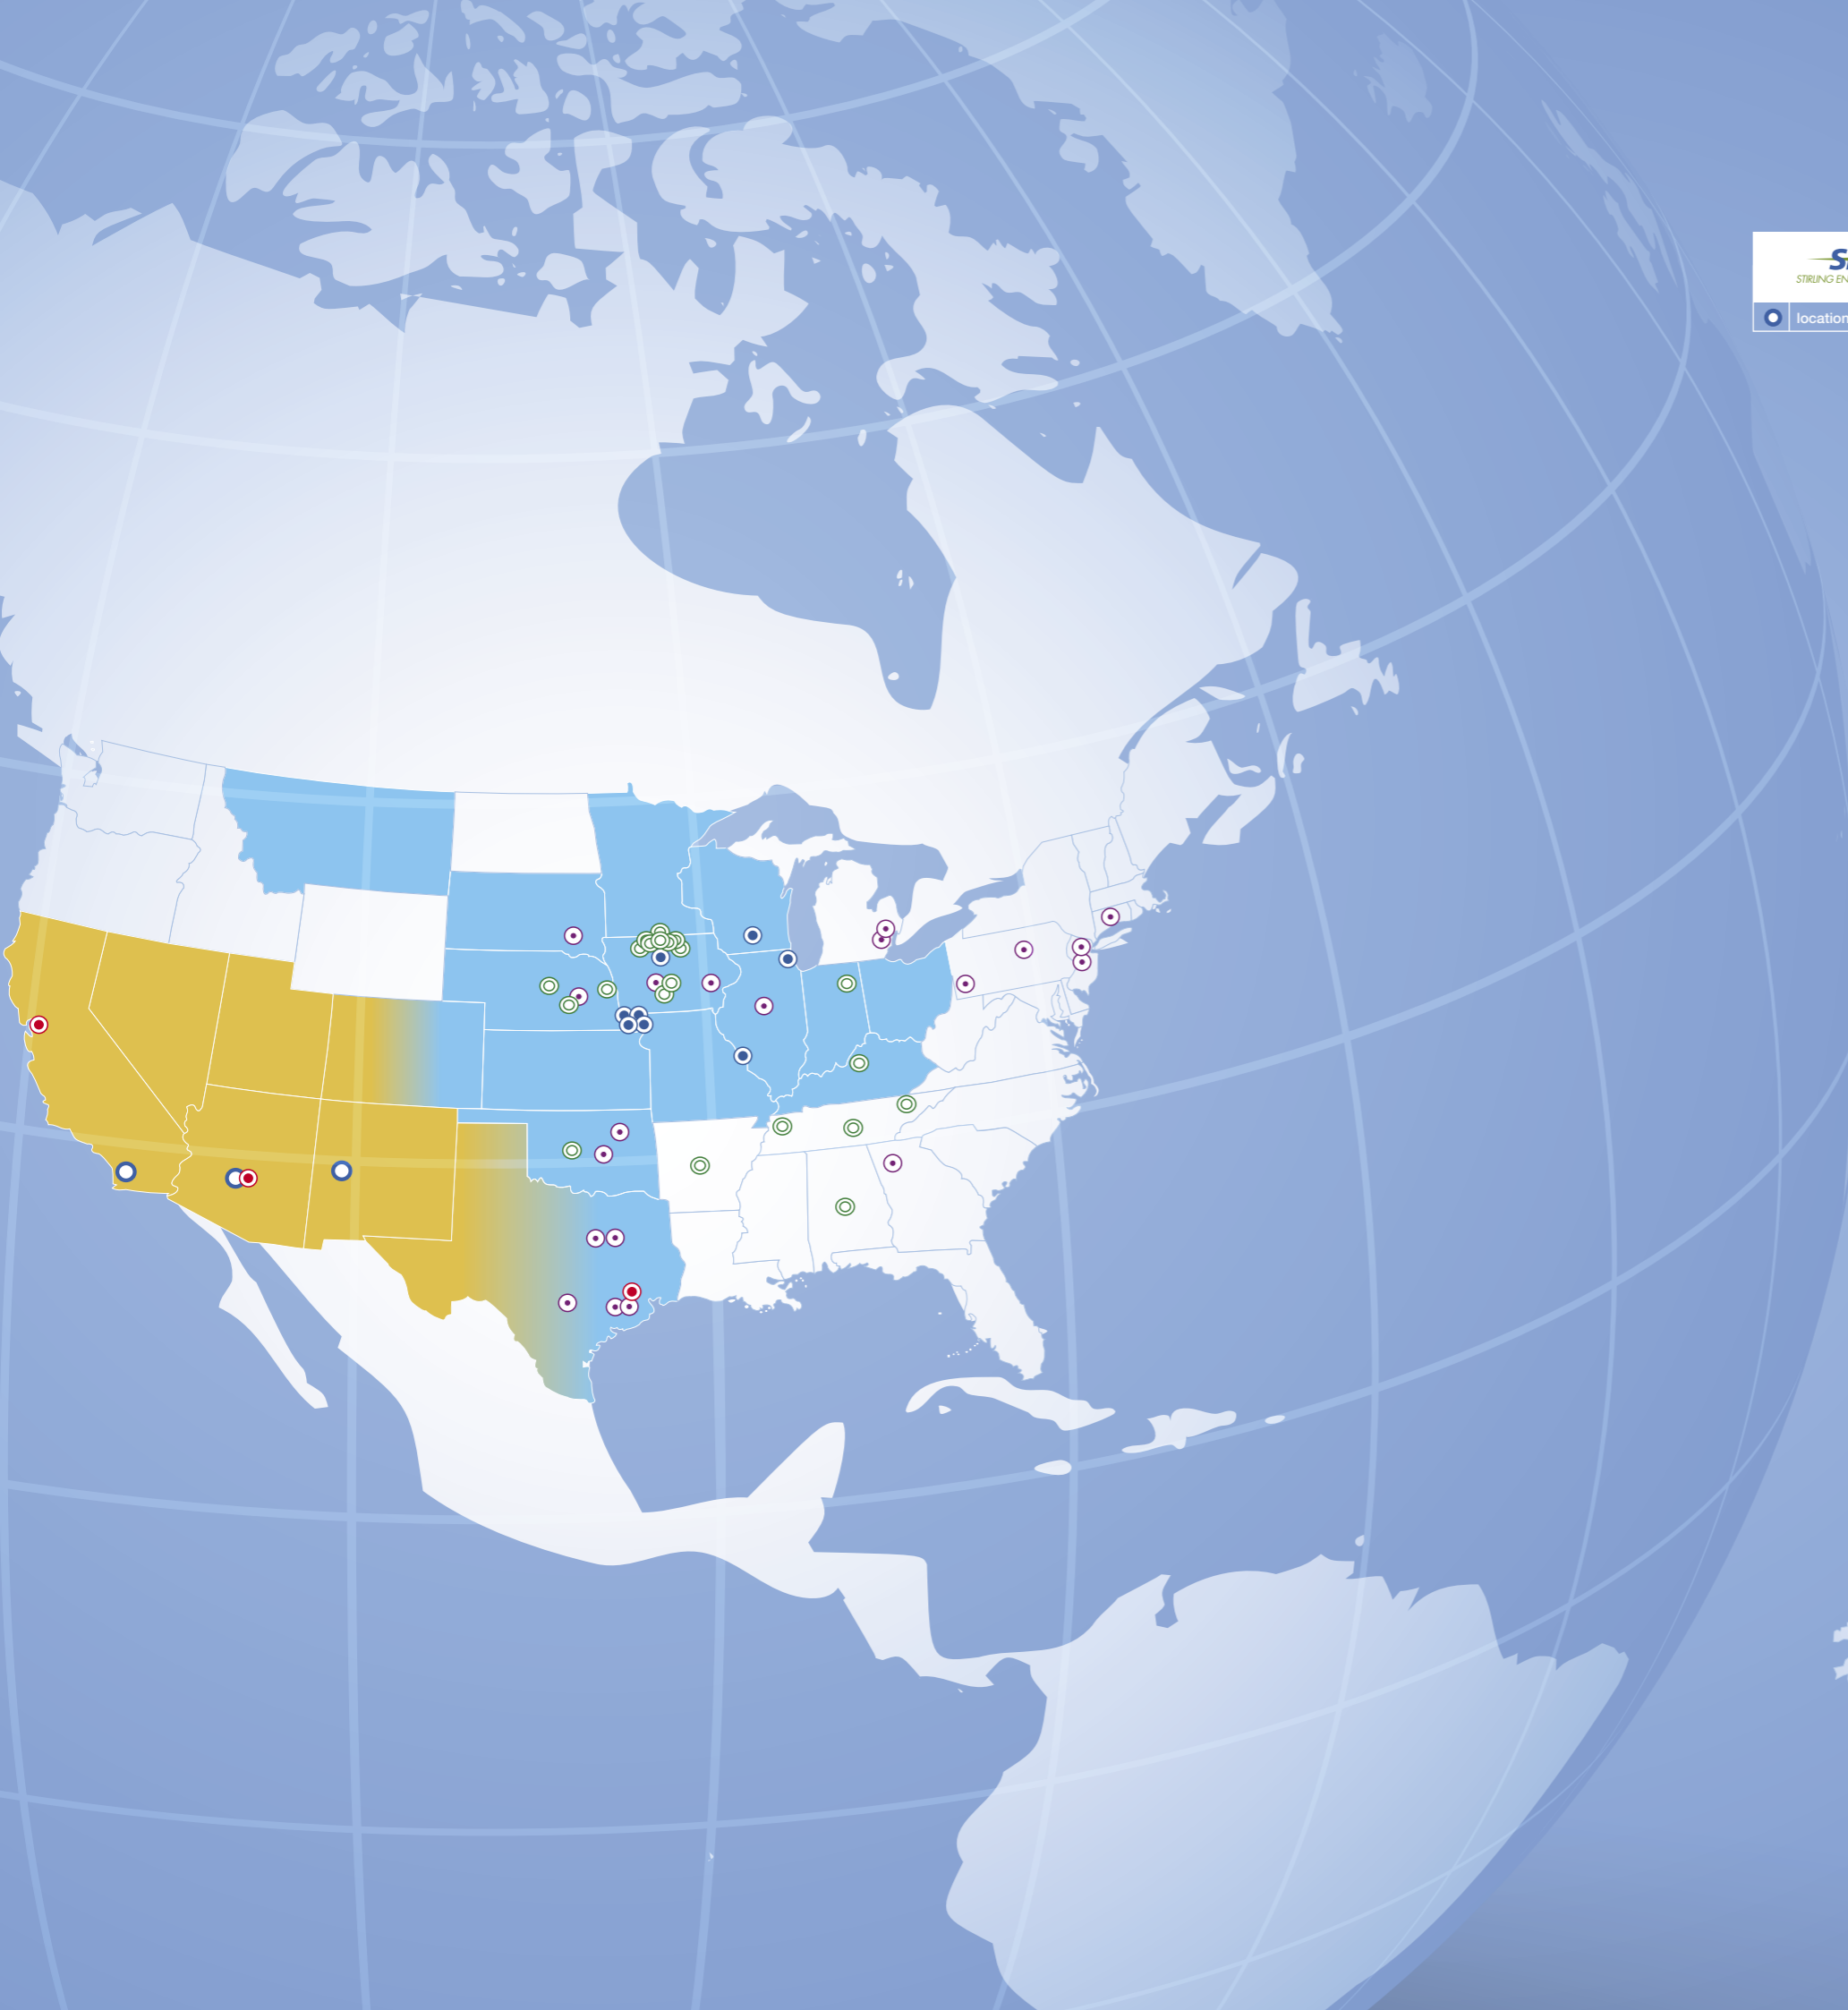

OUR LOCATIONS

SES
STIRLING ENERGY SYSTEMS

location

Tessera Solar
power from shining energy

location
projects in development

Wind Capital Group
Working With Wind™

location
projects in development

Green Plains
RENEWABLE ENERGY, INC.

location

NTR PLC

head office location

SUSTAINABLE WASTE MANAGEMENT

greenstar
setting the standard

location

celtic anglian water

location

Water & Power

location